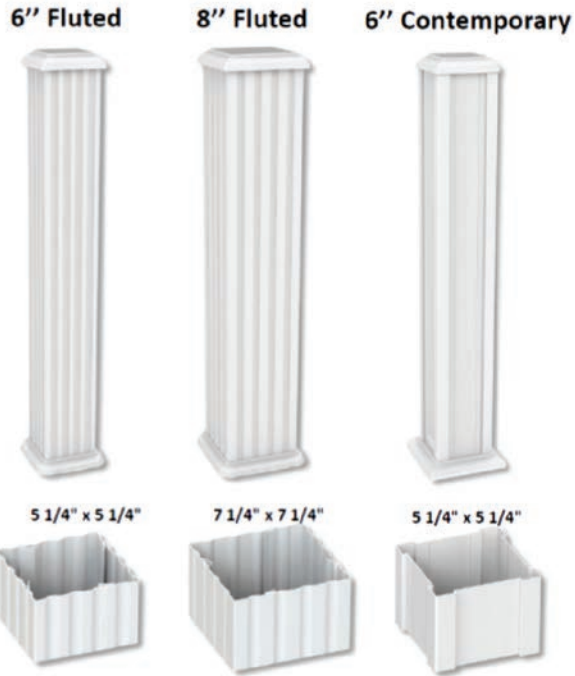

ALUMINUM COLUMNS

Columns are load bearing with no wood or additional reinforcement required.

They come in 4 pieces and can be assembled around existing posts.

Top & bottom mounting plates and trim allow easy installation.