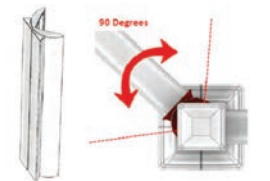

2.5" Post

Princess Top Rail
Available in Black, White & Brown

Duchess Top Rail
Available in Clay

ACCESSORIES

Wall Brackets

Universal Angle Adaptor